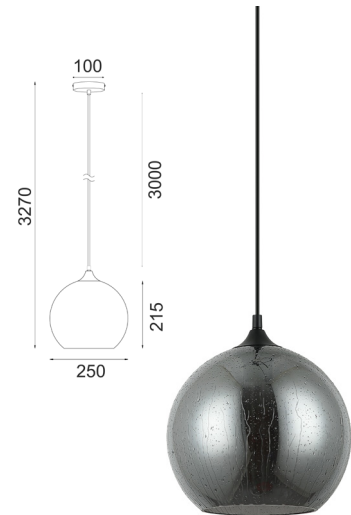

**CHUVA1**  
(Flat top ellipse shape)

**CHUVA2**  
(Wine glass shape)

**CHUVA3**  
(Ellipse shape)

### Interior glass rain drop effect pendant lights

- Shade: glass & iron
- Globe not included
- For indoor use only
- Warranty: 1 year replacement

Part No.	<b>CHUVA1-3</b>
Description	PENDANT Smokey BLK Glass with Rain Drop Effect + RND BLK Canopy
Material	Glass & iron
Lamp Holder	1xE27 (Max.72W)
Dimensions	CHUVA1: Ø135xH350mm CHUVA2: Ø250xH215mm CHUVA3: Ø250xH265mm
Suspension	3000mm cable
Canopy Size	Ø100mm
Carton QTY	CHUVA1: 1/10 CHUVA2-3: 1/1